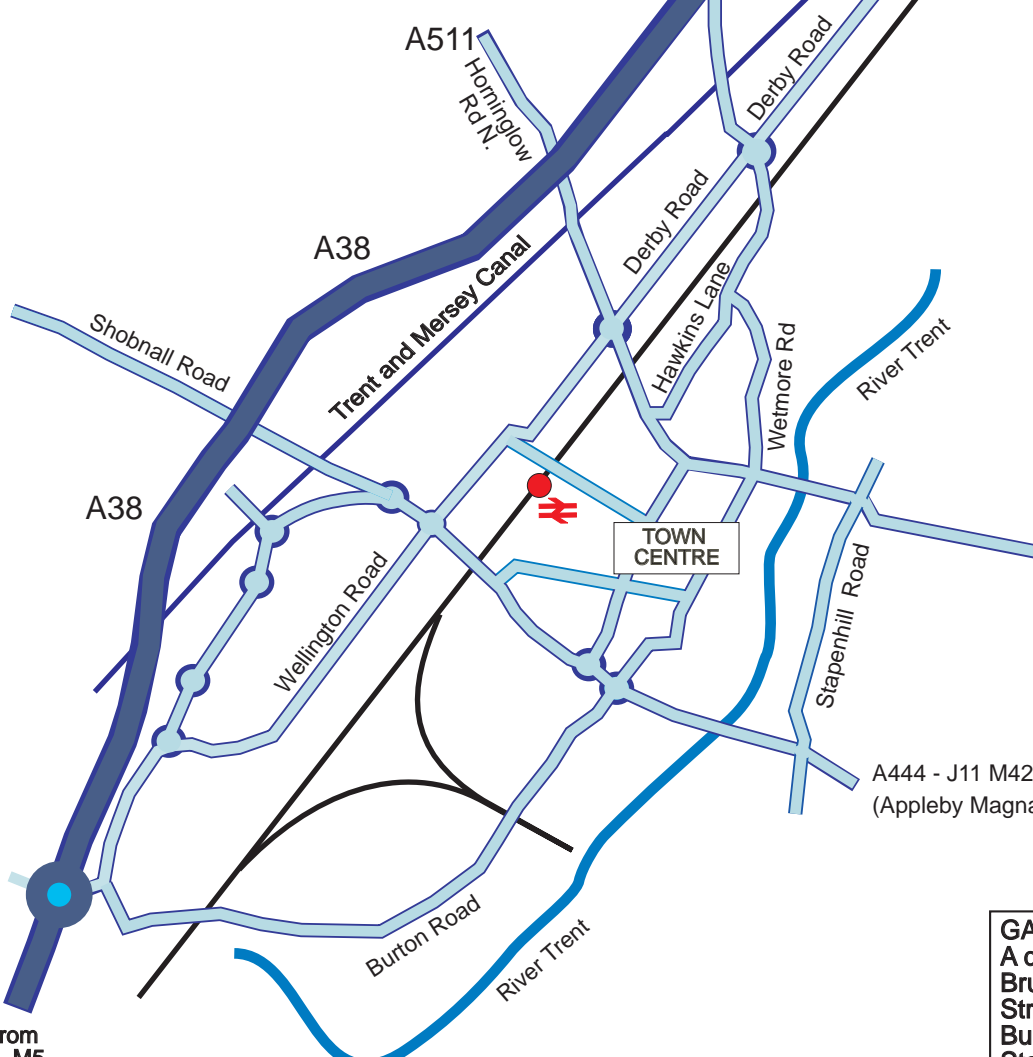

To/from
J4a - M5
J3a - M42 (M40)

A38 (to/from Lichfield)
Burton upon Trent
South Exit
(use North Exit
for convenience)

GAI-Tronics
A division of Hubbell Limited
Brunel Drive
Stretton Park
Burton upon Trent
Staffordshire
DE13 0BZ

Tel: 01283 500500
Fax: 01283 500400
E-mail: info@gai-tronics.co.uk
Website: www.gai-tronics.co.uk