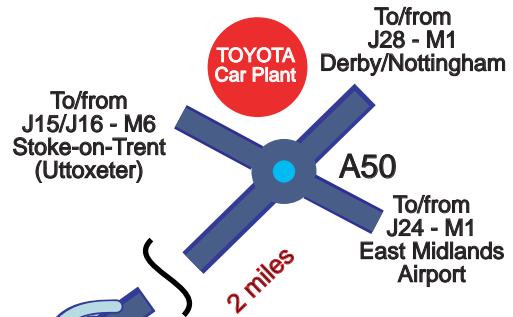

GAI-TRONICS
A division of Hubbell Ltd

A38
Burton upon Trent
North Exit