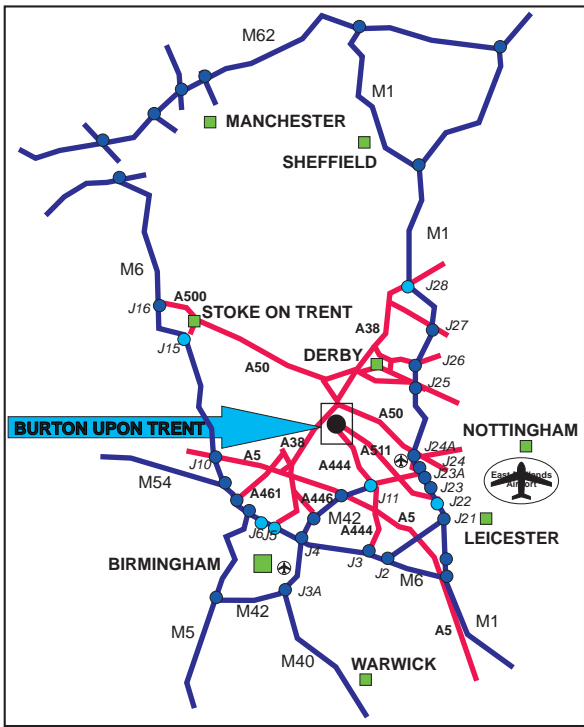

GAI-TRONICS
A division of Hubbell Ltd

A38
Burton upon Trent
North Exit

To/from
J4a - M5
J3a - M42 (M40)

A38 (to/from Lichfield)
Burton upon Trent
South Exit
(use North Exit
for convenience)

GAI-Tronics
A division of Hubbell Limited
Brunel Drive
Stretton Park
Burton upon Trent
Staffordshire
DE13 0BZ

Tel: 01283 500500
Fax: 01283 500400
E-mail: info@gai-tronics.co.uk
Website: www.gai-tronics.co.uk